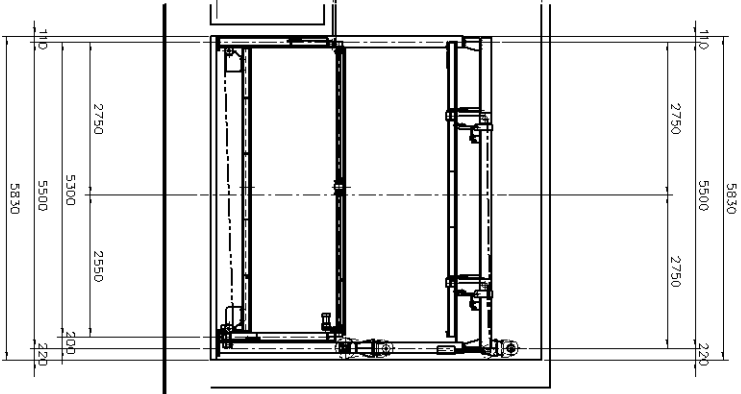

주차장 평면도

주차장 축면도

(주) KOSTEC 엔지니어링		SCALE	1/50	DATE	05.2.11
PLANT	FACTORY	DWG	NO	DATE	
TITLE 3단 PIT PUZZLE PARKING 주차장 입면도		DR	DATE	CHK	DATE
DESIGN	DESIGN	DESIGN	DESIGN	DESIGN	DESIGN
DATE	DATE	DATE	DATE	DATE	DATE
PROJECT NO KPP-301-APP-002		SCALE	1/50	DATE	05.2.11
TITLE 3단 PIT PUZZLE PARKING 주차장 입면도		DWG	NO	DATE	
DESIGN	DESIGN	DESIGN	DESIGN	DESIGN	DESIGN
DATE	DATE	DATE	DATE	DATE	DATE
PROJECT NO KPP-301-APP-002		SCALE	1/50	DATE	05.2.11